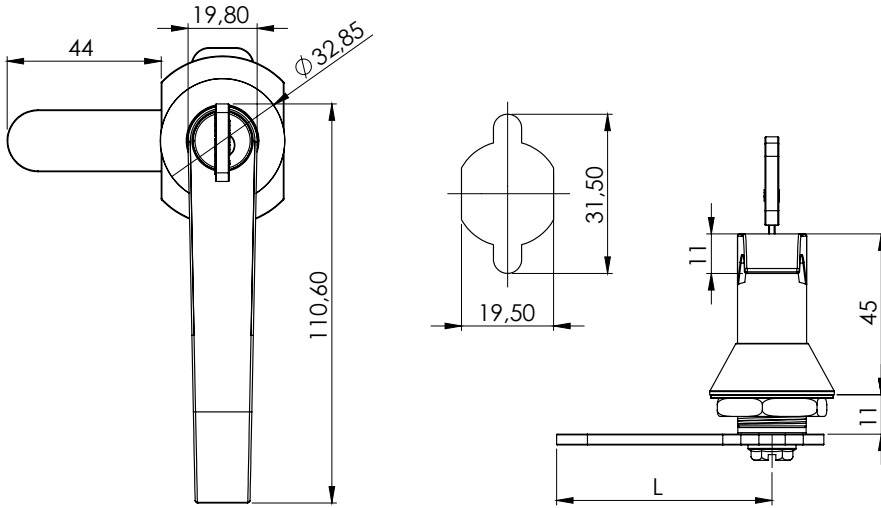

T Çelik Dolap Kollu Kilit / Cam Lock T Handle

105

L Çelik Dolap Kollu Kilit / Cam Lock L Handle

105-1

Kod Code **105-1** Yüzeý Finishing **F** Barel Cylinder **CC** Dil Cam **CM**

DİLLER / CAMS (CM)

CODE	028	073
H	0	10
L	60	57

BAREL / CYLINDER TYPE (CC)

CODE

Aynı Şifreli / Keyed Alike	01
Farklı Şifre / Keyed Different	02
Eurokey (1333)	03

YÜZEY / FINISHING

CODE

Krom Kaplama / Chrome Plated	1
Siyah Toz Boya / Black Powder Coated	2